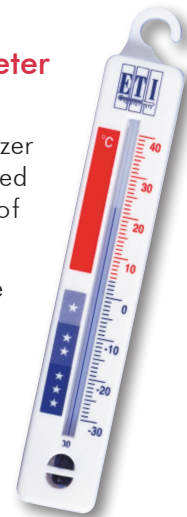

Puja Engineering

231, Grohitram Building, Plot No 14-B, Sector 19, New Mumbai 400705 India

fridge or freezer thermometers

Ø52mm dial thermometer

This easy to read fridge or freezer thermometer has a Ø52mm dial, indicating temperature over a range of -30 to +30°C in 1°C divisions and incorporates colour-coded zones. The ABS case incorporates a plastic hook to hang from a shelf.

order code	description
800-100	Ø52mm dial thermometer

Ø70mm dial thermometer

This fridge or freezer thermometer has a Ø70mm dial, indicating temperature over a range of -30 to +30°C in 1°C divisions and incorporates colour-coded zones. The ABS case measures 70 x 60mm. The thermometer can be free-standing or hung from a shelf.

order code	description
800-000	Ø70mm dial thermometer

Ø50mm dial thermometer

This stainless steel, fridge or freezer thermometer has a Ø50mm dial, indicating temperature over a range of -30 to +30°C. The housing measures 60 x 70mm and can be free-standing or hung from a shelf.

order code	description
800-923	Ø50mm dial thermometer

vertical spirit-filled thermometer

This spirit-filled vertical fridge/freezer thermometer features clearly marked colour-coded zones for ease of reading.