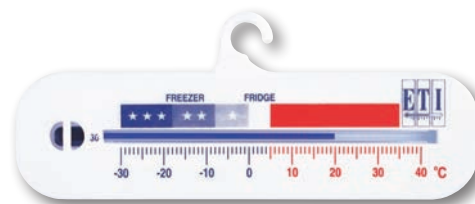

order code	description
800-000	Ø70mm dial thermometer

Ø50mm dial thermometer

This stainless steel, fridge or freezer thermometer has a Ø50mm dial, indicating temperature over a range of -30 to +30°C. The housing measures 60 x 70mm and can be free-standing or hung from a shelf.

order code	description
800-923	Ø50mm dial thermometer

vertical spirit-filled thermometer

This spirit-filled vertical fridge/freezer thermometer features clearly marked colour-coded zones for ease of reading.

The thermometer indicates temperature over the range of -30 to +40°C in 1°C divisions.

The ABS case measures 150 x 24mm and incorporates a plastic hook to hang from a shelf.

order code	description
803-000	vertical spirit-filled thermometer

horizontal spirit-filled thermometer

This spirit-filled fridge/freezer thermometer indicates temperature over a range of -30 to +40°C in 1°C divisions with colour-coded zones. The ABS housing measures 130 x 53mm. The thermometer can be free-standing or hung from a shelf.