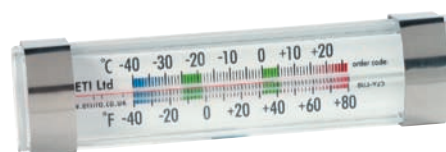

clear spirit-filled thermometer

This spirit-filled fridge/freezer thermometer is encased in a clear ABS housing (10 x 30 x 122mm). The thermometer's colour-coded zones indicate temperature over a range of -40 to +20°C/°F. The unit is designed to be hung from a shelf or wall-mounted (brackets supplied).

order code	description
803-925	clear spirit-filled thermometer