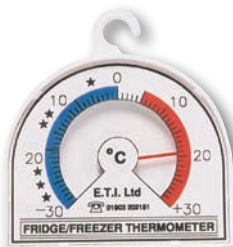

Puja Engineering

231, Grohitram Building, Plot No 14-B, Sector 19, New Mumbai 400705 India

fridge or freezer thermometers

Ø52mm dial thermometer

This easy to read fridge or freezer thermometer has a Ø52mm dial, indicating temperature over a range of -30 to +30°C in 1°C divisions and incorporates colour-coded zones. The ABS case incorporates a plastic hook to hang from a shelf.

order code	description
800-100	Ø52mm dial thermometer

Ø70mm dial thermometer

This fridge or freezer thermometer has a Ø70mm dial, indicating temperature over a range of -30 to +30°C in 1°C divisions and incorporates colour-coded zones. The ABS case measures 70 x 60mm. The thermometer can be free-standing or hung from a shelf.

order code	description
800-000	Ø70mm dial thermometer

Ø50mm dial thermometer

This stainless steel, fridge or freezer thermometer has a Ø50mm dial, indicating temperature over a range of -30 to +30°C. The housing measures 60 x 70mm and can be free-standing or hung from a shelf.

The thermometer indicates temperature over the range of -30 to +40°C in 1°C divisions.

The ABS case measures 150 x 24mm and incorporates a plastic hook to hang from a shelf.

order code	description
803-000	vertical spirit-filled thermometer